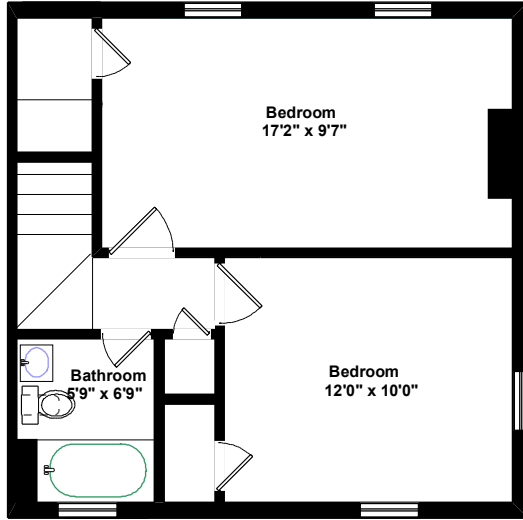

GRAPHIC SCALE 5' 0 5'

19 Valley Road
1030 Sq. Ft.

GRAPHIC SCALE 5' 0 5'

17 Valley Road
1030 Sq. Ft.